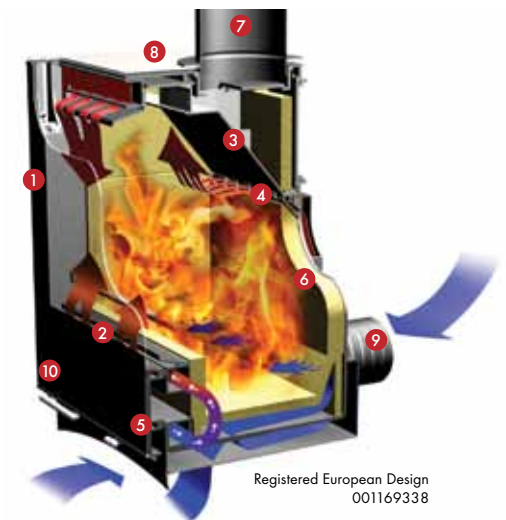

Riva Vision Key Features

1. Heavy duty steel body.
2. Airtight contemporary glass door.
3. Stainless steel baffle.
4. Heated air jets from cleanburn ports burn hydrocarbons in smoke.
5. Single lever for state-of-the-art control of cleanburn combustion and airwash system.
6. High density, thermal brick liner system.
7. Top or rear flue exit connecting stove to flue pipe.
8. Optional ceramic glass top plate.
9. Optional external air facility for draught reduction.
10. Stainless steel controls and log guard.
11. Optional Smoke Control Kit (not illustrated).