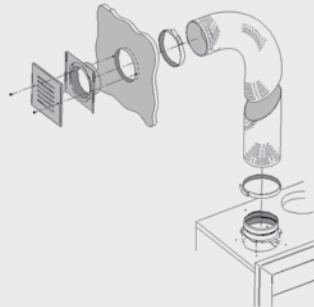

A HETAS approved installer should undertake a site survey prior to purchase and must install any Riva Cassette Fires. Your Stovax retailer will be able to advise on this and, in particular, the use of high temperature (1300°C) plaster/screed in the area around Riva Cassettes. You may view/download complete installation instructions at our website - www.stovax.com. These diagrams cover some of the basic requirements. All fires and stoves should be installed by a competent person to the requirement of Building Regulations (Document J) and include the fitting of adequate ventilation to ensure safe use. Usually older buildings do not need any additional ventilation for appliances up to 5kW, but modern houses will need additional ventilation in all cases. Some models can be fitted with an optional External Air Kit, or dedicated external air supply, offering a discreet and draught reducing solution to standard room venting.

RIVA CASSETTE PROFIL SPACER FRAMES

Like all Riva™ cassettes the Riva™ 66 and Riva 76™ fires can be fitted into a 350mm fireplace recess. However to achieve such an installation the innovative Profil Spacer Frame shown below should be used to accommodate the additional depth of the firebox.

WARM AIR DUCTING KIT

The kit, for the cassettes only, includes two 3 metre lengths of flexible ducting, allowing you to distribute up to half of the heat output to two other living spaces, extending the heating potential throughout your home.

RIVA CASSETTES INFORMATION