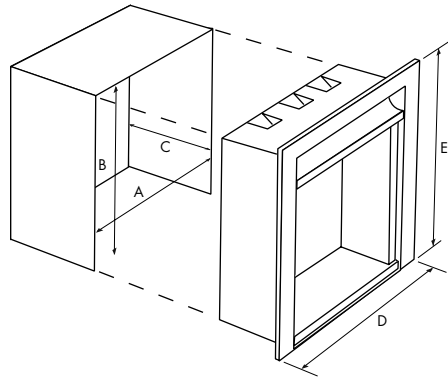

RIVA OPEN | INFORMATION

A HETAS approved installer should undertake a site survey prior to purchase and must install any Riva Open Convector Fire. Your Stovax retailer will be able to advise on this and, in particular, the use of high temperature (1300°C) plaster/screed in the area around the fire. You may view/download complete installation instructions at our website - www.stovax.com. These diagrams cover some of the basic requirements:

OPEN CONVECTOR FIRE DIMENSIONS

(all dimensions in mm)	16"	16" Low	22"	22" Low	24"	24" Low	26"	26" Low	28"
A	420	420	570	570	620	620	670	670	720
B	560	510	620	560	620	560	620	560	620
C	360	360	360	360	360	360	360	360	360
D	474	474	624	624	674	674	724	724	774
E	592	542	652	592	652	592	652	592	652
Weight	62kg	59kg	83kg	76kg	86kg	81kg	89kg	86kg	97kg

RIVA TRADITIONAL & ARTS PRODUCT CODES

	16"	22"	24"	26"	28"
Riva Open Convector - standard height	8610	8604	8606	8608	8673
Riva Open Convector - low lintel	8611	8605	8607	8609	N/A
Front/grate options					
Cast iron basket (required for multi-fuel).....	8686	8687	Use 22"	8688	Use 26"
Ashpan (required for multi-fuel).....	8652	8653	Use 22"	8654	Use 26"
Black Holyrood front with log tray[†]	8627	8628	8629	8630	N/A
Polished Holyrood front with log tray[†].....	8627P	8628P	8629P	8630P	N/A
Portcullis front with log tray[†]	8678	8666	8667	8668	8669
Castle front with log tray[†]	N/A	8623	8624	8625	N/A
Frame options					
Profil Brass - standard height	8633	8635	8637	8639	8626
Profil Brass - low lintel	8674	8636	8638	8640	N/A
Profil Brushed Stainless - standard height	8633BS	8635BS	8637BS	8639BS	8626BS
Profil Brushed Stainless - low lintel	8674BS	8636BS	8638BS	8640BS	N/A
Arts Matt Black	8700	N/A	N/A	N/A	N/A
Other options					
Clip-in sparkguard - standard height*.....	8690	8691	8692	8693	8694
Clip-in sparkguard - low lintel*.....	8695	8696	8697	8698	N/A
Standard flue gather	N/A	8658	8659	8660	8661
Offset flue gather	N/A	8663	8664	8665	8662

RIVA CONTEMPORARY PRODUCT CODES

	16"	22"	26"
Riva Open Convector - standard height	8610	8604	8608
Frame options			
Steel Frame - rectangular	8730	8732	8736
Steel Frame - square	N/A	8733	8737
Tray options			
Multi-fuel tray	8705	8710	8720
Log tray	8706	8711	8721
Log retainer options			
4 bar log retainer (multi-fuel)	8708	8713	8723
3 bar log retainer (wood only).....	8707	8712	8722
Solid log retainer (wood or multi-fuel).....	8709	8714	8724
Other options			
Clip-in sparkguard	8740	8741	8743
Standard flue gather	N/A	8658	8660
Offset flue gather	N/A	8663	8665