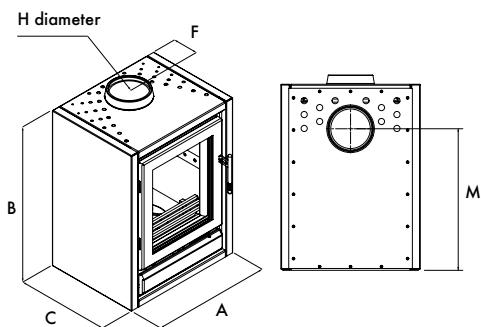

RIVA STOVES | INFORMATION

RIVA FREESTANDING