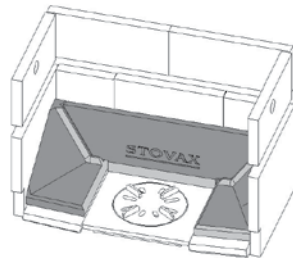

FURTHER | INFORMATION

Smokeless Fuel 'Reducing Kit'

If you expect to burn smokeless fuels with a Riva™ Cassette or Riva™ Freestanding stove then you will need to fit the Smokeless Fuel 'Reducing' Kit. By placing the cast iron guides into the base of the firebox, you will decrease the amount of fuel you need to load and allow the fuel and cinders to fall towards the grate for improved combustion. However, you may still burn logs with equal efficiency.