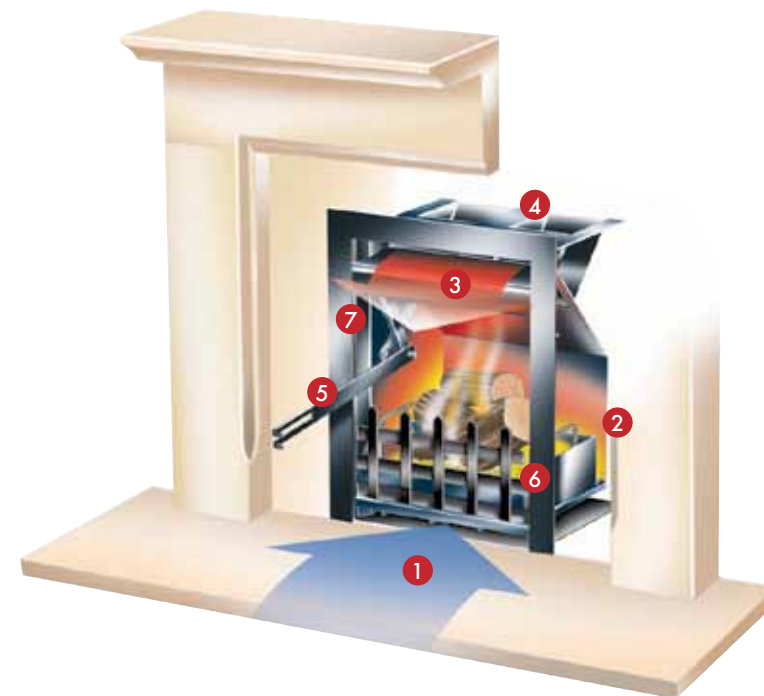

*Conforming to Building Regulations for solid fuels. If unsure, please check with your Stovax retailer.

Convector Efficiency

Riva™ Open Connectors have been specially designed to draw in cooler, ambient air and heat it in the convection chambers positioned either side and behind the visible 'firebox'. The warmed air passes out into the room through the top air vent, adding to the radiant heat emitted by the fire. Furthermore, there is an air control (operated by a removable handle) which allows you to have maximum draught for lighting the fire but, once ablaze, an even more efficient burn can be achieved by reducing the air flow. This control can also be partially closed when the fire is out to reduce down draughts from the chimney.

Key Design Features

1. Cooler air drawn in
2. Specially designed convection chambers
3. Warmed convected air flows into room
4. Design allows chimney to be swept
5. Removable multi-grate and damper control tool
6. Removable tray/pan for disposal of ash/cinders
7. Dual skin construction in heavy gauge steel