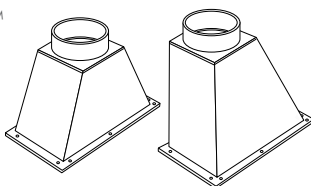

All fires and stoves should be installed by a competent person to the requirement of Building Regulations (Document J) and include the fitting of adequate ventilation to ensure safe use. Usually older buildings do not need any additional ventilation for appliances up to 5kW, but modern houses will need additional ventilation in all cases. Some models can be fitted with an optional External Air Kit, or dedicated external air supply, offering a discreet and draught reducing solution to standard room venting.

Flue Gathers

Aid installation by allowing Riva™ Open Convector Fires to be connected to 200mm enamelled twin-wall or flexible insulated flue pipe. Available in standard (central outlet) or offset versions to suit site conditions.

Portcullis front