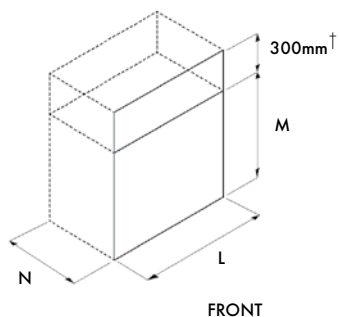

RIVA CASSETTE FIRES | INFORMATION

OPENING DIMENSIONS